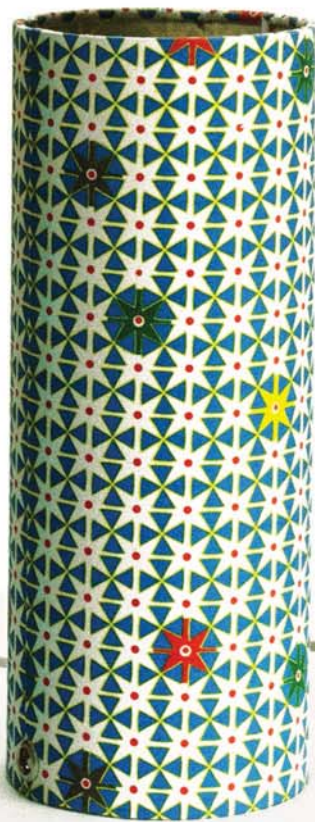

Etoile des mers