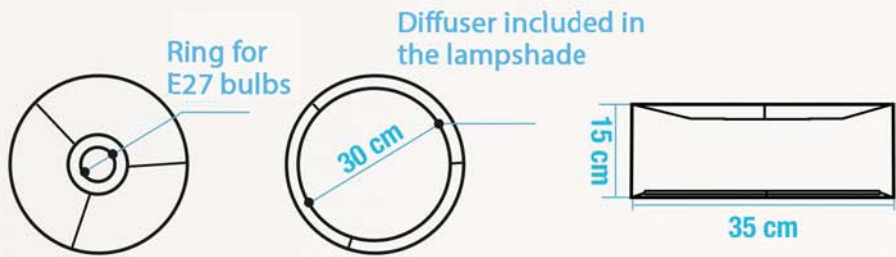

Cylinder ceiling lamp

Material TC cloth : 40 % cotton & 60 % polyester
Metal structure in white paint
Electrical wiring : socket + 2m wire + switch + plug
Bulb provided : no
Maximum power (in W) : 30 to 60W (recommended to use 360° LED bulb)