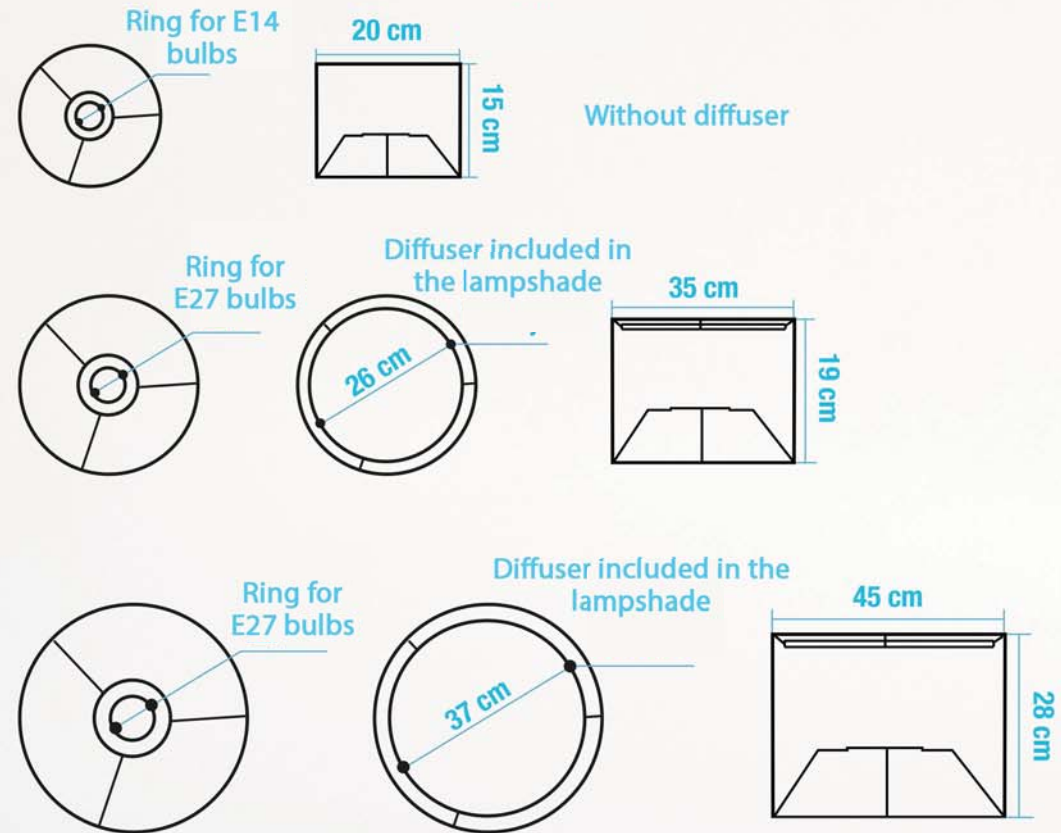

Cylinder Lampshade for standing lamp or ceiling mount

Multicolor dots

Wall mount lampshade

Abstract

Farmer

Fabric lampshade

Material TC cloth : 40 % cotton & 60 % polyester
 Metal structure in white paint
 Electrical wiring : socket + 2m wire + switch + plug
 Bulb provided : no
 Maximum power (in W): 30 to 60W (recommended to use 360° LED bulb)

Cylinder lampshade

Material TC cloth : 40 % cotton & 60 % polyester
 Metal structure in white paint
 Electrical wiring : socket + 2m wire + switch + plug
 Bulb provided : no
 Maximum power (in W) : 30 to 60W (recommended to use 360° LED bulb)

Fabric lampshade

Material TC cloth : 40 % cotton & 60 % polyester
 Metal structure in white paint
 Electrical wiring : socket + 2m wire + switch + plug
 Bulb provided : no
 Maximum power (in W) : 30 to 60W (recommended to use 360° LED bulb)

Adhesive vinyl paper

Size : 2 x 0,60 m

Blue, green & rose
Rayures

Blue, green & rose
Rose

Blue, green
& red Ceramic

Blue, green
& red mosaïc

Etoile des mers
Ecume des mers
Etoile de rouge

Blue, green
& red pavot