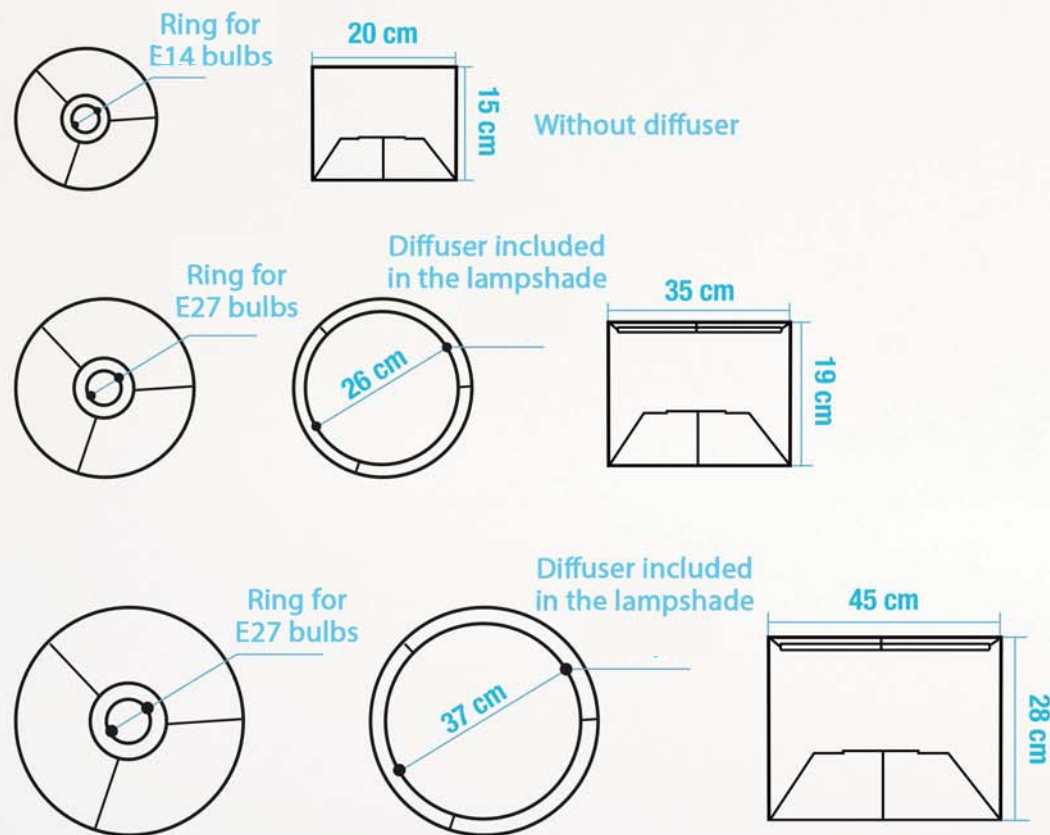

Cylinder Lampshade for standing lamp or ceiling mount

Multicolor dots

Wall mount lampshade

Abstract

Farmer

Fabric lampshade

Material TC cloth : 40 % cotton & 60 % polyester
 Metal structure in white paint
 Electrical wiring : socket + 2m wire + switch + plug
 Bulb provided : no
 Maximum power (in W): 30 to 60W (recommended to use 360° LED bulb)

Cylinder lampshade

Material TC cloth : 40 % cotton & 60 % polyester
 Metal structure in white paint
 Electrical wiring : socket + 2m wire + switch + plug
 Bulb provided : no
 Maximum power (in W) : 30 to 60W (recommended to use 360° LED bulb)

Fabric lampshade

Material TC cloth : 40 % cotton & 60 % polyester
 Metal structure in white paint
 Electrical wiring : socket + 2m wire + switch + plug
 Bulb provided : no
 Maximum power (in W) : 30 to 60W (recommended to use 360° LED bulb)