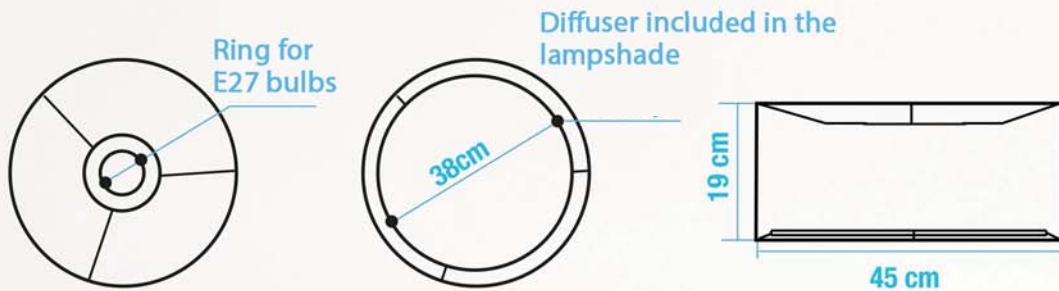

Cylinder ceiling lamp

Material TC cloth : 40 % cotton & 60 % polyester
Metal structure in white paint
Electrical wiring : socket + 2m wire + switch + plug
Bulb provided : no
Maximum power (in W) : 30 to 60W (recommended to use 360° LED bulb)