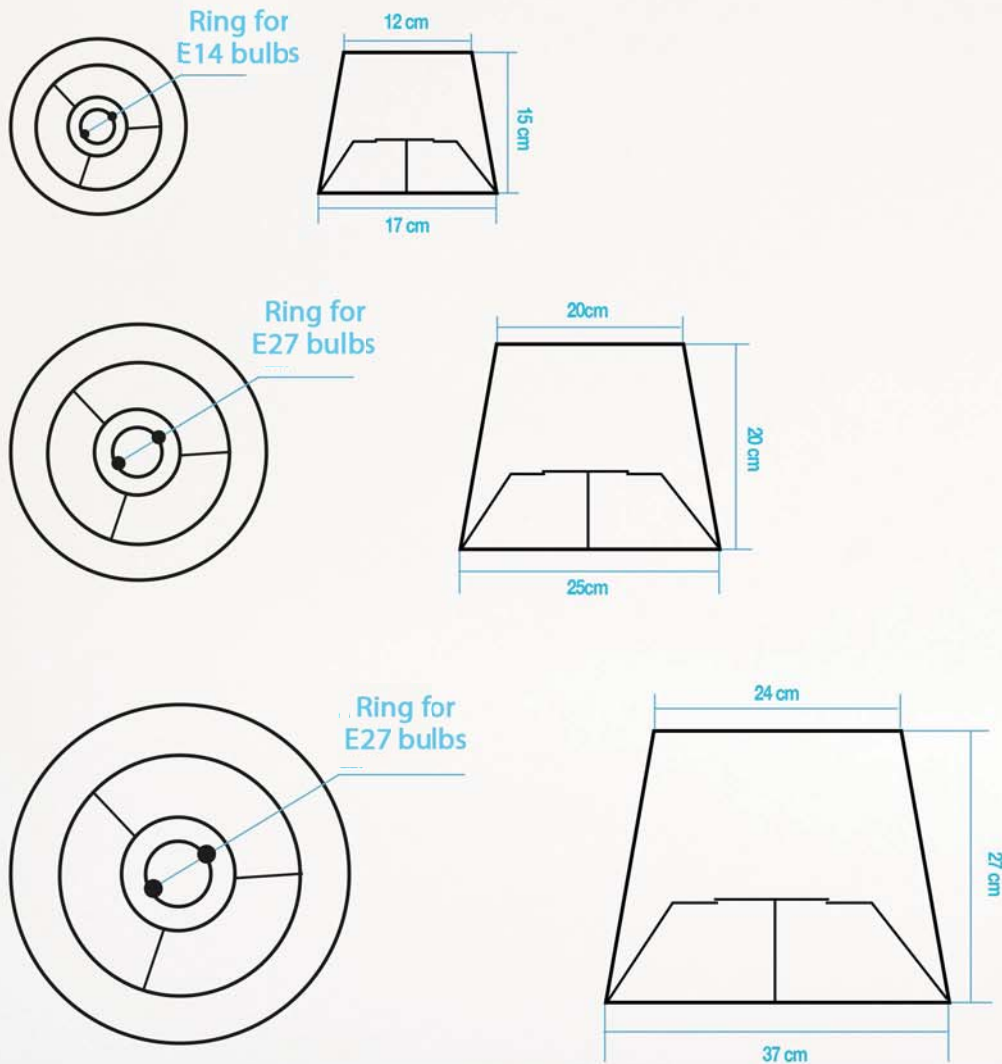

Fabric lampshade 20 X 25 X 20 cm, Butterfly, Red light,Camomille, Red wing

Fabric lampshade 12 x 17 x 13.5 cm, Butterfly, Red light, Camomille, Red wing

Self standing Lamp

3 sizes: diameter 10 x 20 cm, 12 X 30 cm & 15 X 40 cm

Cylinder Lampshade for standing lamp or ceiling mount

Multicolor dots

Wall mount lampshade

Abstract

Farmer

Fabric lampshade

Material TC cloth : 40 % cotton & 60 % polyester
 Metal structure in white paint
 Electrical wiring : socket + 2m wire + switch + plug
 Bulb provided : no
 Maximum power (in W): 30 to 60W (recommended to use 360° LED bulb)

Cylinder lampshade

Material TC cloth : 40 % cotton & 60 % polyester
 Metal structure in white paint
 Electrical wiring : socket + 2m wire + switch + plug
 Bulb provided : no
 Maximum power (in W) : 30 to 60W (recommended to use 360° LED bulb)

Fabric lampshade

Material TC cloth : 40 % cotton & 60 % polyester
 Metal structure in white paint
 Electrical wiring : socket + 2m wire + switch + plug
 Bulb provided : no
 Maximum power (in W) : 30 to 60W (recommended to use 360° LED bulb)