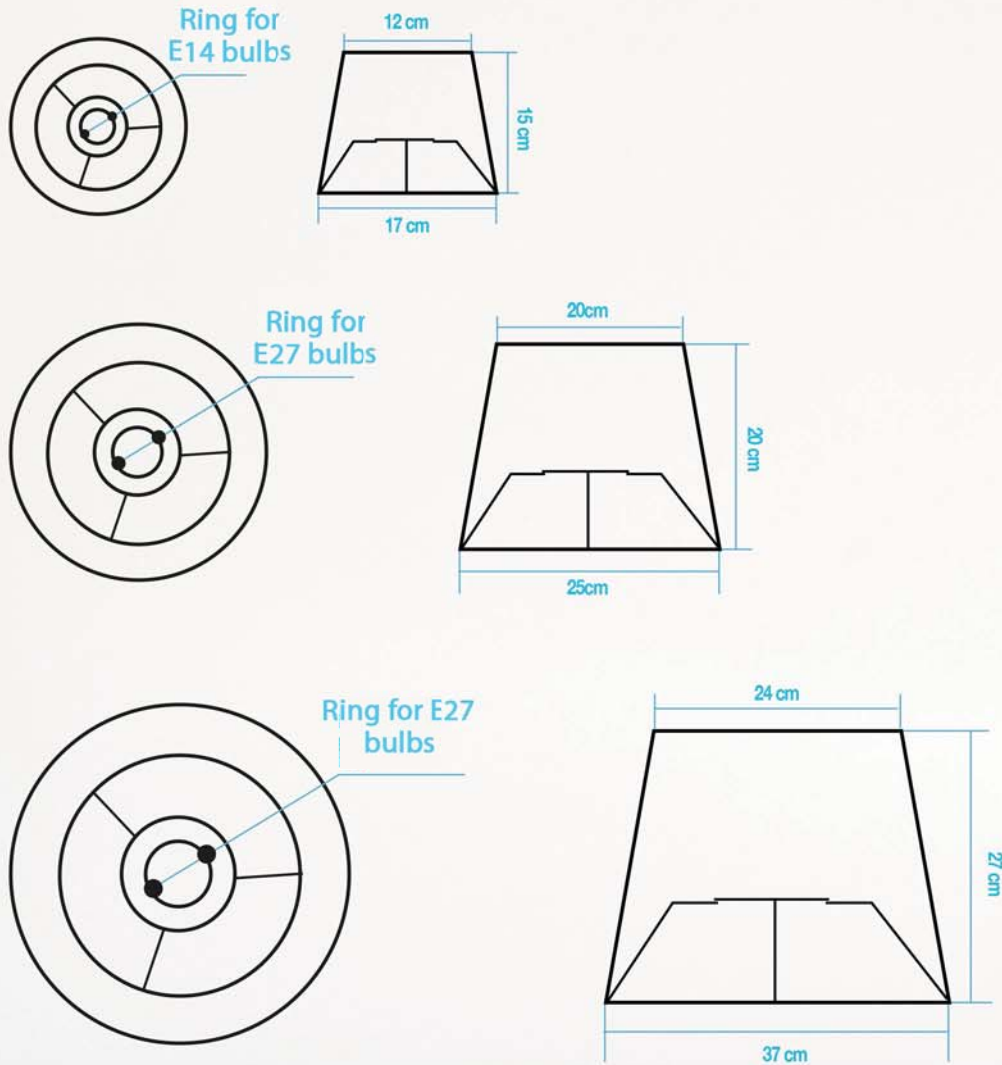

Fabric lampshade 20 X 25 X 20 cm, Butterfly, Red light,Camomille, Red wing

Fabric lampshade 12 x 17 x 13.5 cm, Butterfly, Red light, Camomille, Red wing

Self standing Lamp

3 sizes: diameter 10 x 20 cm, 12 X 30 cm & 15 X 40 cm

Cylinder Lampshade for standing lamp or ceiling mount

Multicolor dots

Wall mount lampshade

Abstract

Farmer

Fabric lampshade

Material TC cloth : 40 % cotton & 60 % polyester
 Metal structure in white paint
 Electrical wiring : socket + 2m wire + switch + plug
 Bulb provided : no
 Maximum power (in W): 30 to 60W (recommended to use 360° LED bulb)

Cylinder lampshade

Material TC cloth : 40 % cotton & 60 % polyester
 Metal structure in white paint
 Electrical wiring : socket + 2m wire + switch + plug
 Bulb provided : no
 Maximum power (in W) : 30 to 60W (recommended to use 360° LED bulb)

Fabric lampshade

Material TC cloth : 40 % cotton & 60 % polyester
 Metal structure in white paint
 Electrical wiring : socket + 2m wire + switch + plug
 Bulb provided : no
 Maximum power (in W) : 30 to 60W (recommended to use 360° LED bulb)